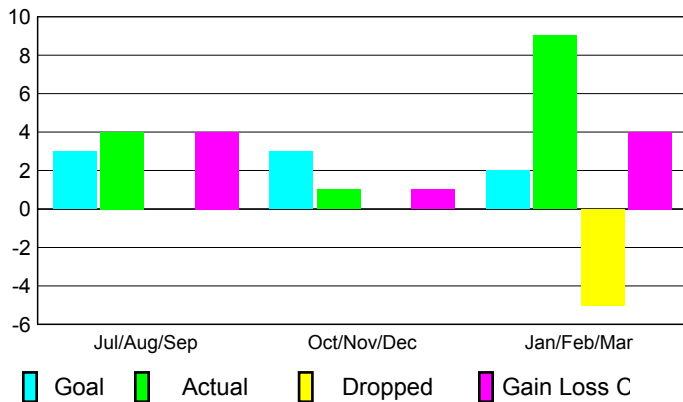

2009-2010 GMT Quarterly Report for District (or Undistricted) **District 380**

GMT: PAUL CHOR HO FAN

Location: CHINA

GMT CA: 5

CLUBS

Club Results
2009-2010

Clubs
2008-2009

Month	New Club	Actual New	Actual Dropped	Gain/Loss of	Gain/Loss of
	Goal	Clubs	Clubs	Clubs	Clubs
Jul/Aug/Sep	3	4	0	4	0
Oct/Nov/Dec	3	1	0	1	1
Jan/Feb/Mar	2	9	-5	4	1
Totals	8	14	-5	9	2

Club Results 2009-2010

Goal, New, Dropped, Gain/Loss

Comparison of Club Gain/Loss

Current Year Compared to the Previous Year

YTD Status Quo Clubs 2009-2010

Status Quo Clubs Compared to Status Quo Members

MEMBERSHIP