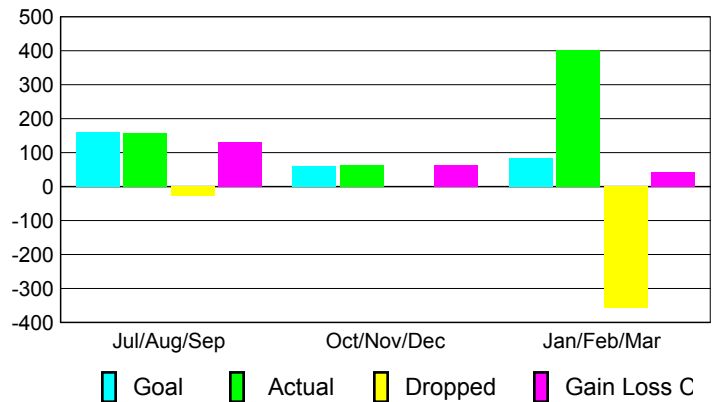

Membership Results 2009-2010

Goal, New, Dropped, Gain/Loss