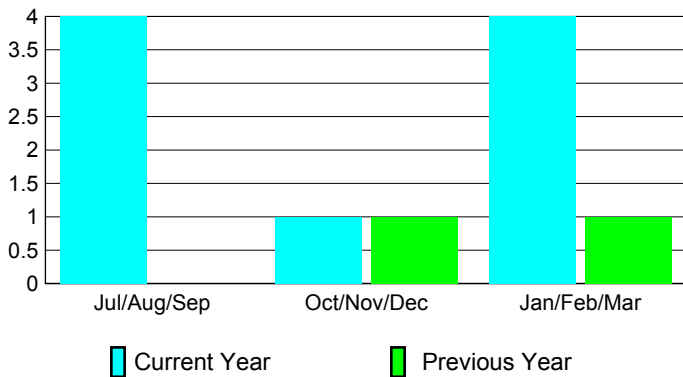

2009-2010 GMT Quarterly Report for District (or Undistricted) **District 380**

GMT: PAUL CHOR HO FAN

Location: CHINA

GMT CA: 5

CLUBS

Club Results
2009-2010

Clubs
2008-2009

Month	New Club	Actual New	Actual Dropped	Gain/Loss of	Gain/Loss of
	Goal	Clubs	Clubs	Clubs	Clubs
Jul/Aug/Sep	3	4	0	4	0
Oct/Nov/Dec	3	1	0	1	1
Jan/Feb/Mar	2	9	-5	4	1
Totals	8	14	-5	9	2

Club Results 2009-2010

Goal, New, Dropped, Gain/Loss

Comparison of Club Gain/Loss

Current Year Compared to the Previous Year

YTD Status Quo Clubs 2009-2010

Status Quo Clubs Compared to Status Quo Members

MEMBERSHIP