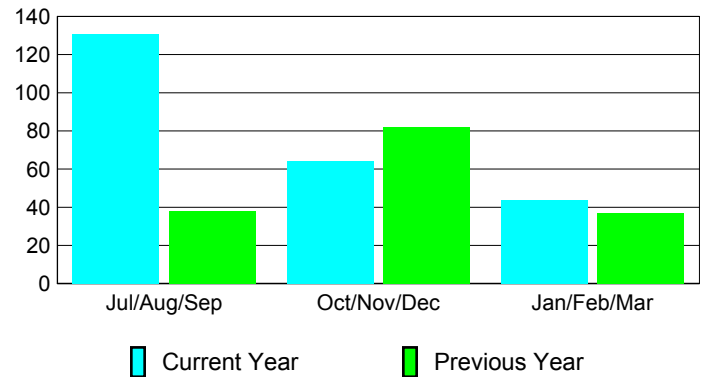

Comparison of Membership Gain/Loss

Current Year Compared to the Previous Year